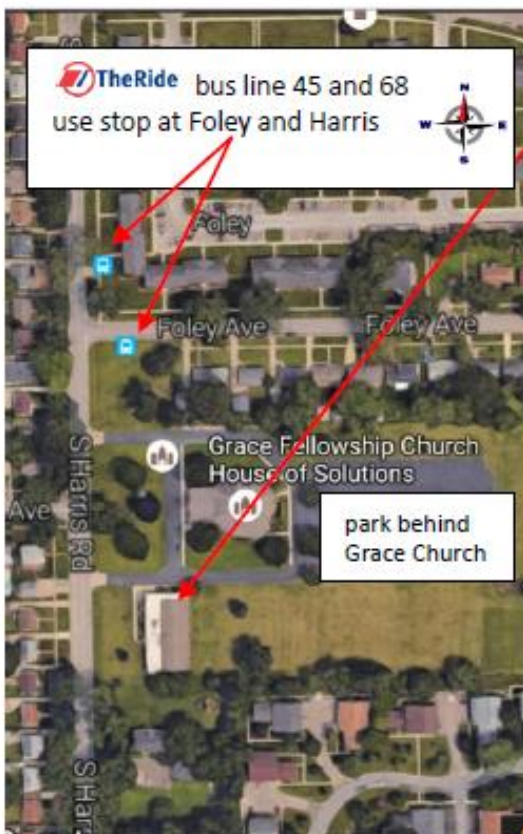

Winter Term

Jan. 15 – April 20, 2018

Mondays, Wednesdays, Fridays
10am-2pm

No registration
No appointment
No cost

Computer Lab

Address: 1301 S. Harris, Ypsilanti
(inside the Activity Center)

Website: www.washtenawliteracy.org