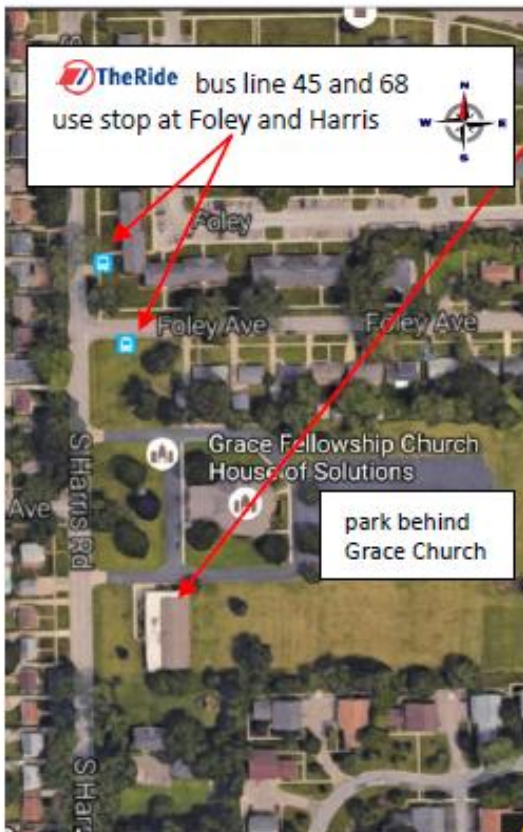

Spring/Summer Term

May 21 – July 20, 2018

Mondays, Wednesdays, Fridays
10am-4pm

No registration
No appointment
No cost

Computer Lab

Address: 1301 S. Harris, Ypsilanti
(inside the Activity Center)

Website: www.washtenawliteracy.org